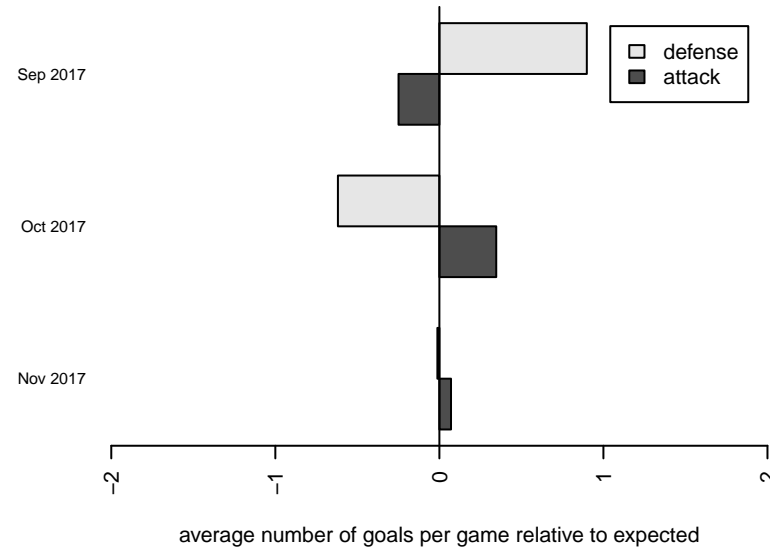

Performance relative to 13 month average