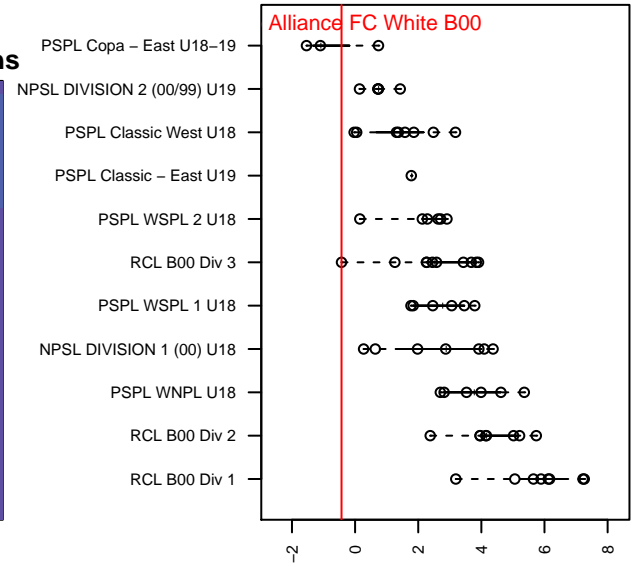

Kitsap Alliance FC White B00

Kitsap Alliance FC
 Silverdale, WA
 B00 total strength=1247
 attack=4.38 defense=5.04
 fall league = RCL B00 Div 3

alt names used:
 Kitsap Alliance FC – B00 B
 Kitsap Alliance FC B00B

Venues played:
 2017 Labor Day Cup BU18
 2017 RCL B00 Div 3

Kitsap Alliance FC White B00
 Dots are actual minus expected GF (blue circles) and GA (red triangles).
 Blue line is smoothed change in attack strength. Red is smoothed change in defense strength.

**attack and defense variance (black dot)
relative to other teams
and top 10 in region**

**attack and defense rating
relative to others at age
and all opponents in last 13 months**

Performance relative to 13 month average