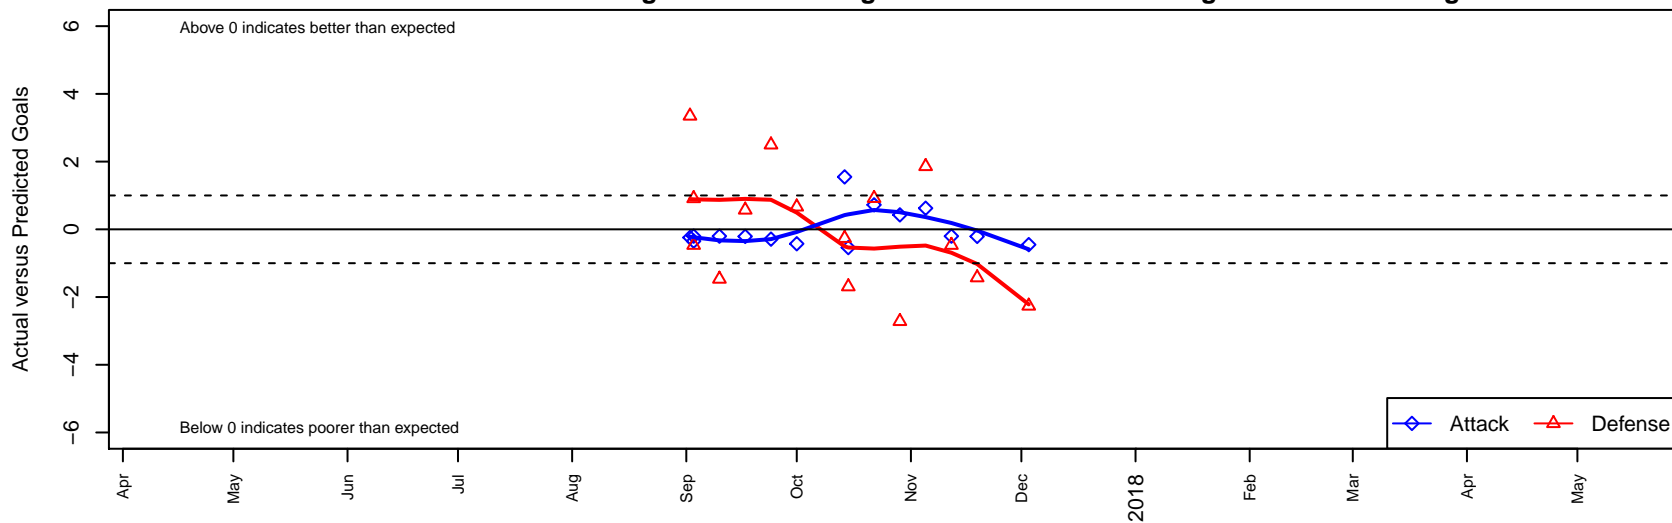

Kitsap Alliance FC White B00

Kitsap Alliance FC
 Silverdale, WA
 B00 total strength=1247
 attack=4.38 defense=5.04
 fall league = RCL B00 Div 3

alt names used:
 Kitsap Alliance FC – B00 B
 Kitsap Alliance FC B00B

Venues played:
 2017 Labor Day Cup BU18
 2017 RCL B00 Div 3

Kitsap Alliance FC White B00
 Dots are actual minus expected GF (blue circles) and GA (red triangles).
 Blue line is smoothed change in attack strength. Red is smoothed change in defense strength.

**attack and defense variance (black dot)
relative to other teams
and top 10 in region**

**attack and defense rating
relative to others at age
and all opponents in last 13 months**

Performance relative to 13 month average